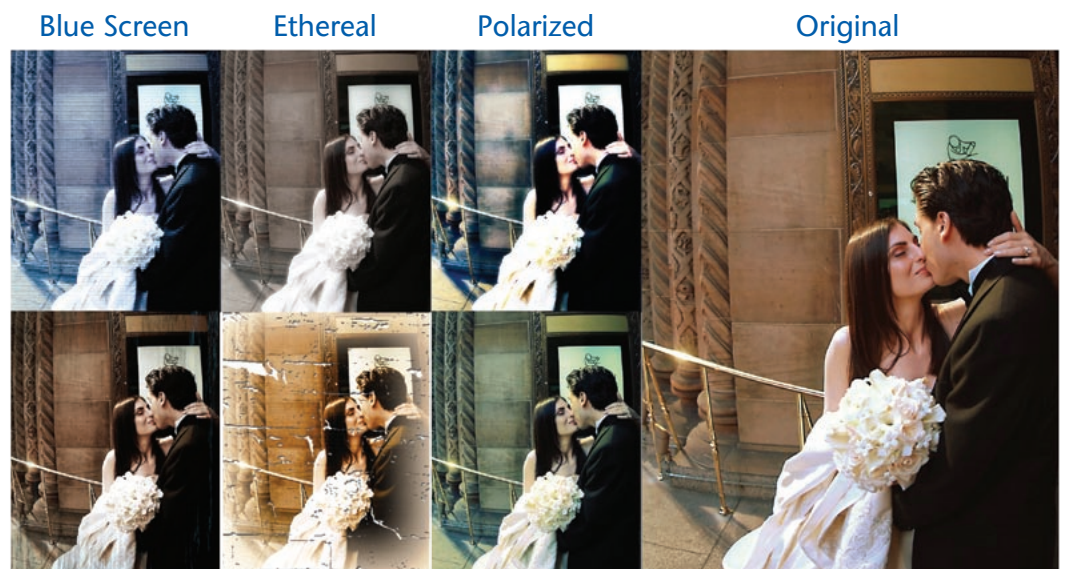

Price:
\$12.50 per image

Blue Screen - tiny tiles with a TV screen appearance.

Ethereal - light, dreamy and soft.

Polarized - edgy, cool colored effect.

Acid Wash - vintage, gently worn look.

Ages Sepia - weathered photograph look.

Cross Process - simulates cross-processed film.

Original

Blue Screen

Ethereal

Polarized

Acid Wash

Polarized

Cross Process

Blue Screen

Ethereal

Polarized

Original

Acid Wash

Polarized

Cross Process