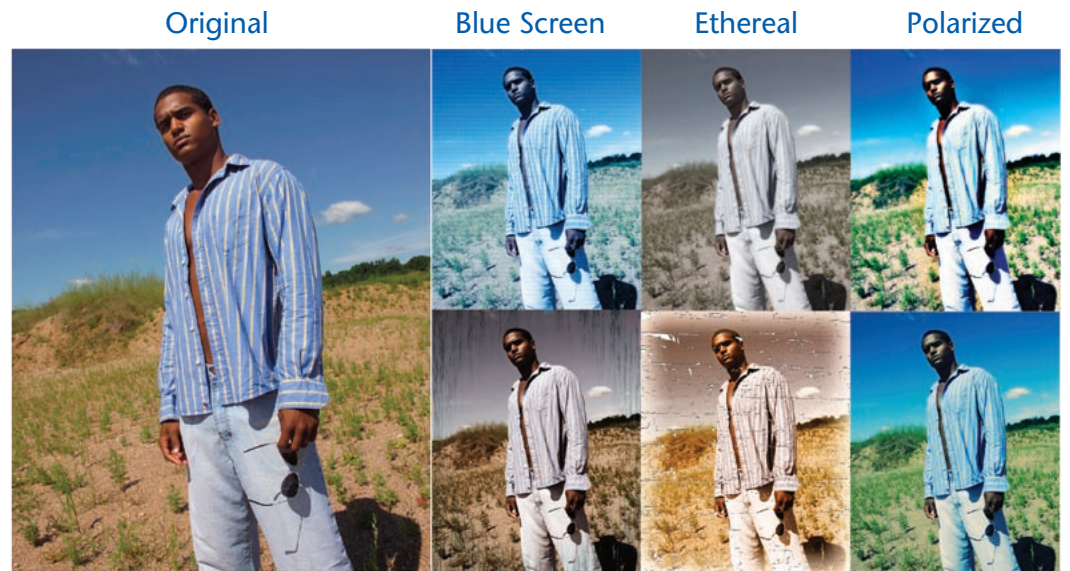

Price:
\$12.50 per image

Blue Screen - tiny tiles with a TV screen appearance.

Ethereal - light, dreamy and soft.

Polarized - edgy, cool colored effect.

Acid Wash - vintage, gently worn look.

Ages Sepia - weathered photograph look.

Cross Process - simulates cross-processed film.

Original

Blue Screen

Ethereal

Polarized

Acid Wash

Polarized

Cross Process

Blue Screen

Ethereal

Polarized

Original

Acid Wash

Polarized

Cross Process